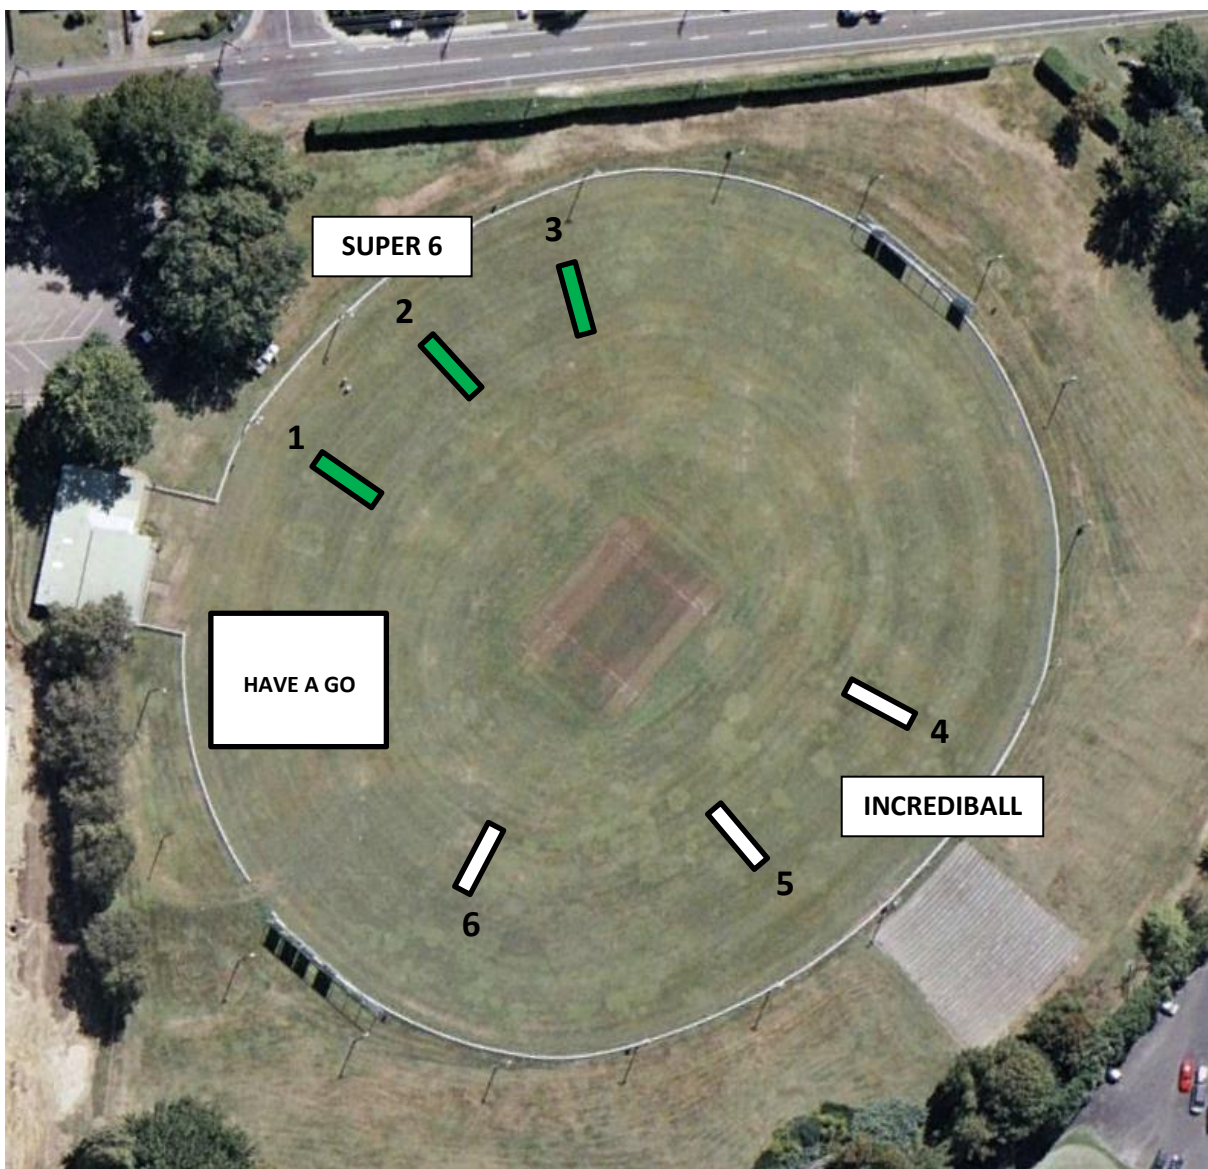

### SMALLBONE PARK PITCH LAYOUT

Super 6 Pitch Length – 12m

Incrediball Pitch Length – 14m